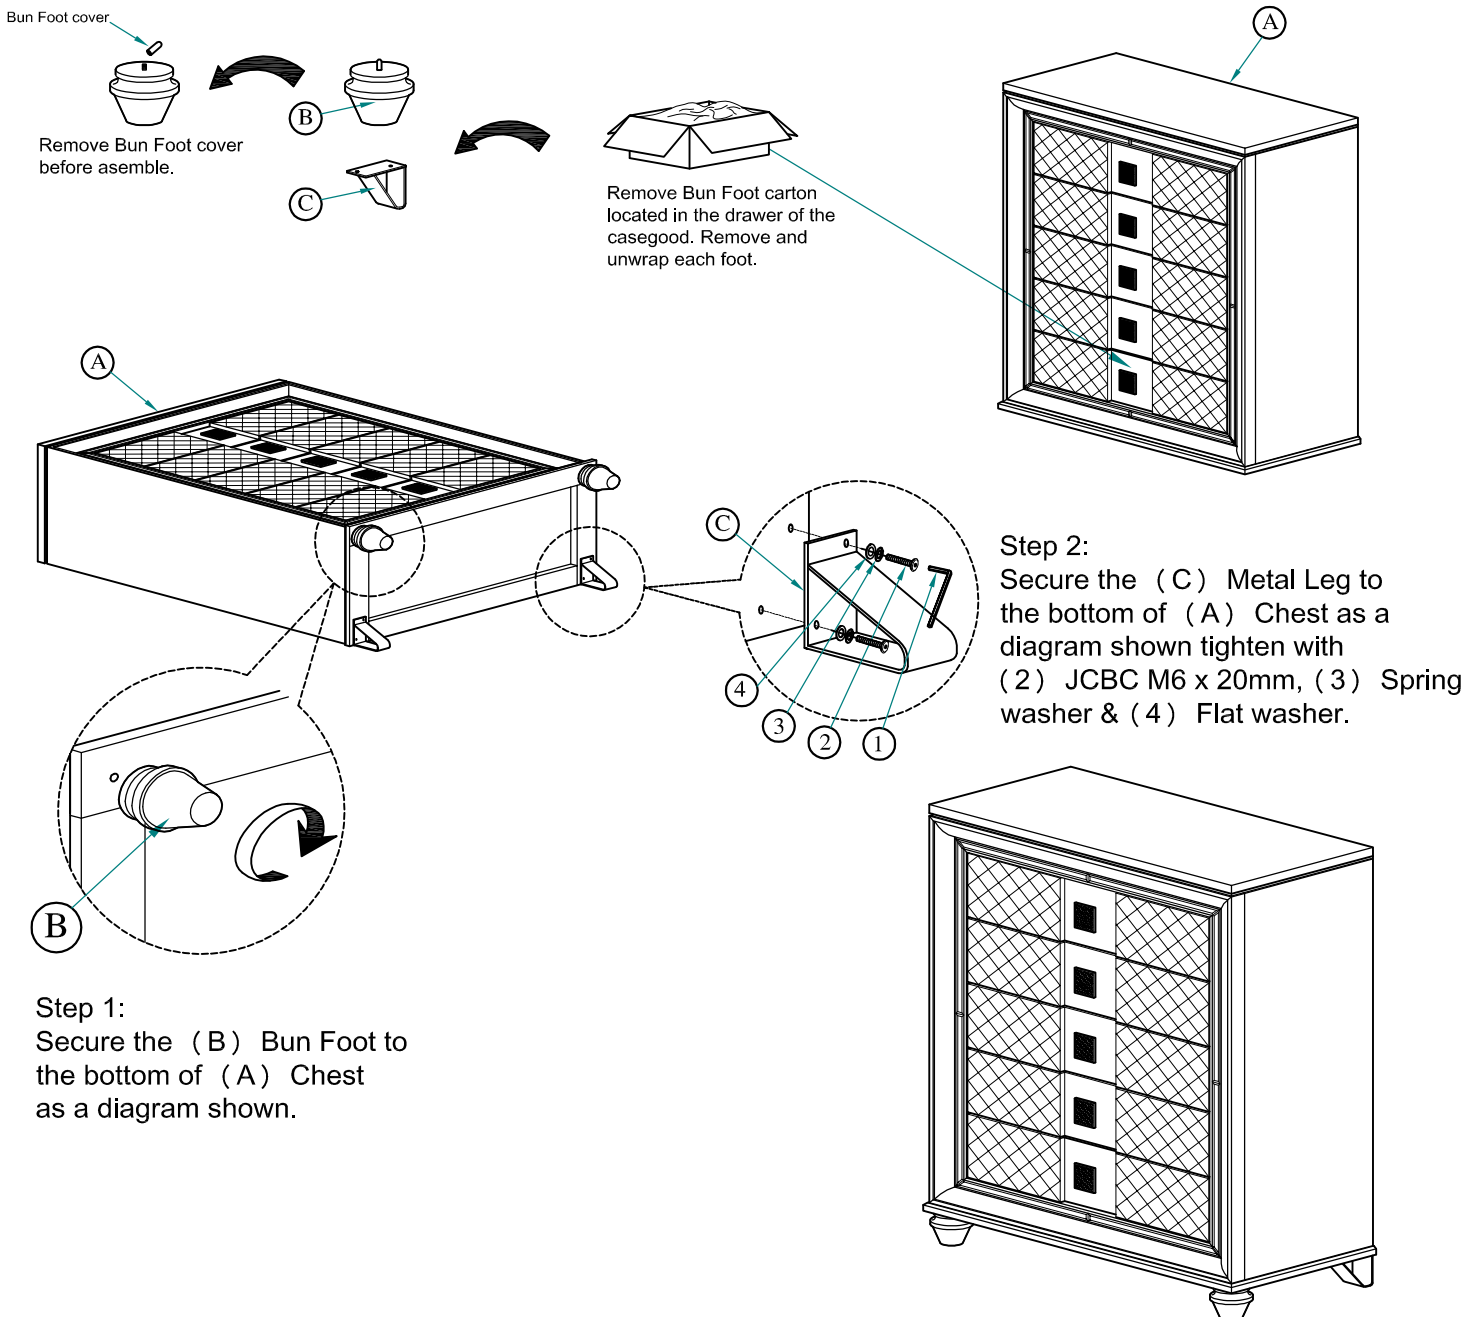

ASSEMBLY INSTRUCTION

MODEL : 27976

DESCRIPTION : CHEST

Thank you for purchasing this quality product. Be sure to check all packing material carefully for small parts which may have loose inside the carton during shipment. Identify and count all parts and compare with the parts list below.

PART LIST#

NO	NAME	PART	QTY
A	Chest		1pc
B	Bun Foot		2pcs
C	Metal Leg		2pcs

HARDWARE LIST#

NO	NAME	PART	QTY
1	Allen Key		1pc
2	JCBC - M6 x 20mm		4pcs
3	M6 Spring Washer		4pcs
4	M6 Flat Washer		4pcs

Assembly completed

HARDWARE LIST (ANTI TIPPING)

NO	NAME	PART	QTY
A	Bracket		2pcs
B	Tie Wrap		1pc
C	Long Screw		1pc
D	Short Screw		1pc

Assembly completed