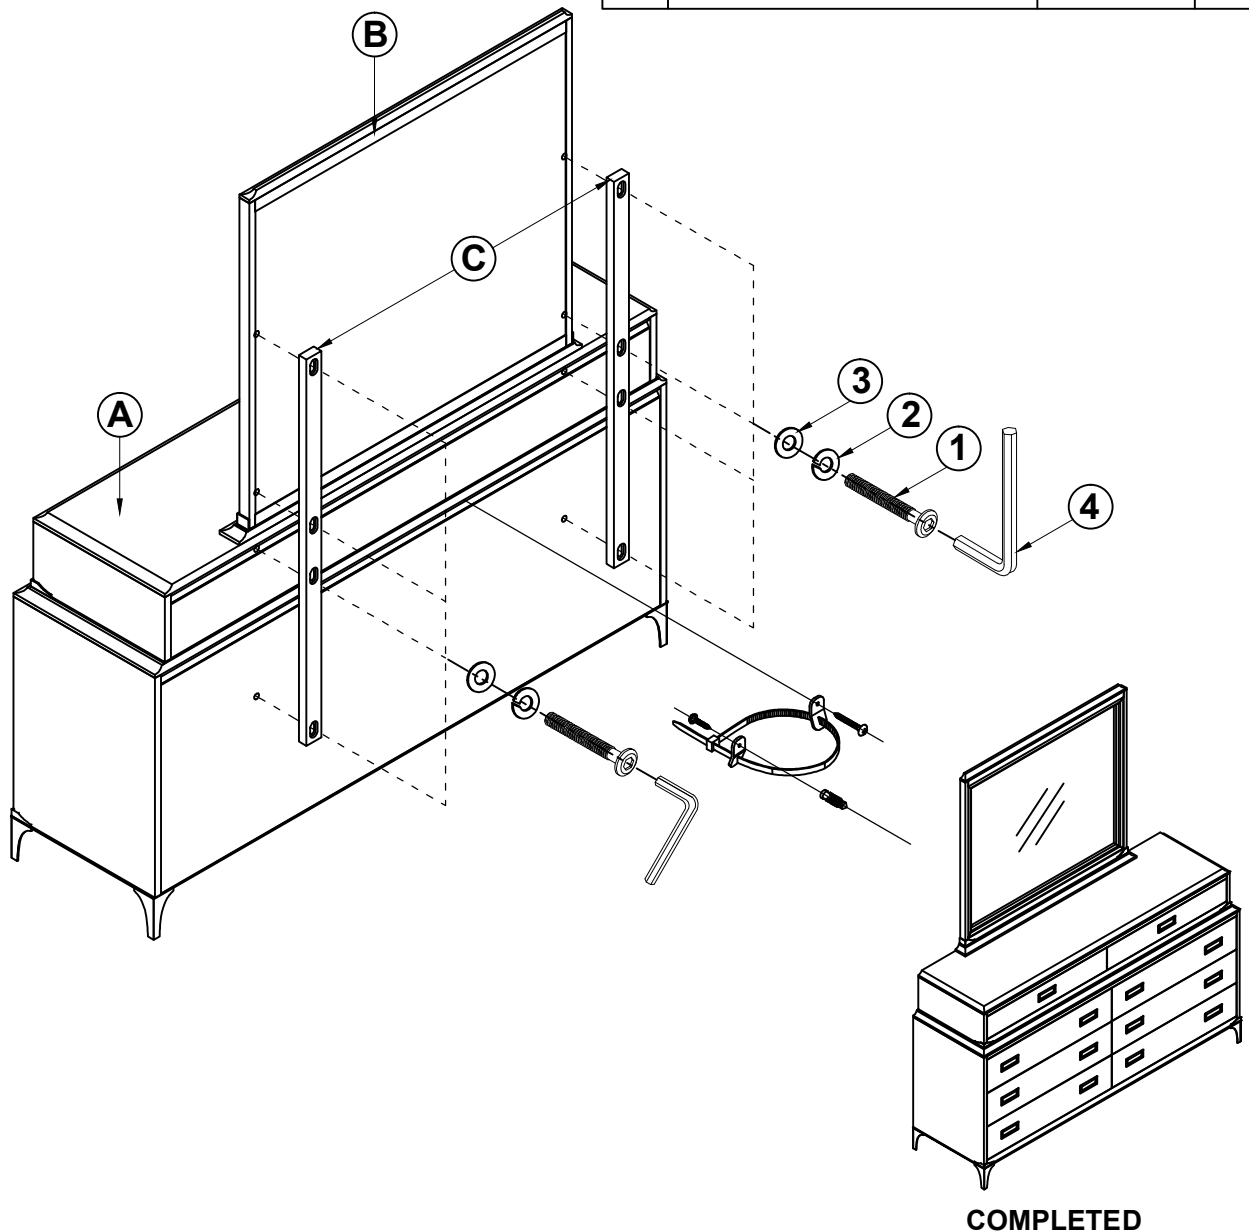

ASSEMBLY INSTRUCTION

MODEL: #23924/ 25 MIRROR/ DRESSER

Thank you for purchasing this quality product. Be sure to check all packing material carefully for small parts which may have come loose inside the carton during shipment. Separate, identify and count all parts and metal hardware. Compare with parts list to be sure all parts are present. If any part(s) are missing or damaged, please contact your local furniture dealer. For efficient and speedy service, please indicate the model number and code letter of part(s) needed.

*** Do not fully tighten screws until fully assembled ***

PARTS LIST				HARDWARE LIST			
NO	DESCRIPTION	SKETCH	QTY	NO	DESCRIPTION	SKETCH	QTY
A	DRESSER		1 Pc	1	ALLEN BOLT (Ø1/4*30mm)		8 Pcs
B	MIRROR		1 Pc	2	SPRING WASHER (Ø1/4*11*2mm)		8 Pcs
C	SUPPORT		1 Set	3	FLAT WASHER (Ø1/4*16*2mm)		8 Pcs
				4	ALLEN KEY (M4)		1 Pc